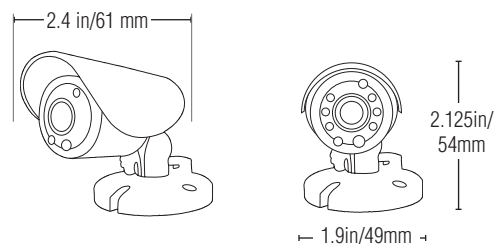

DIMENSIONS

SG6163

www.lorexcctv.com

Lorex Technology Inc.

300 Alden Road, Markham,
Ontario L3R 4C1 Canada.

3700 Koppers Street, Suite 504
Baltimore, Maryland 21227, USA.

©2007 Lorex Technology Inc.
As our product is subject to continuous improvement, Lorex Technology & subsidiaries reserve the right to modify product design, specifications & prices without notice and without incurring any obligation. E&OE

2-27072007